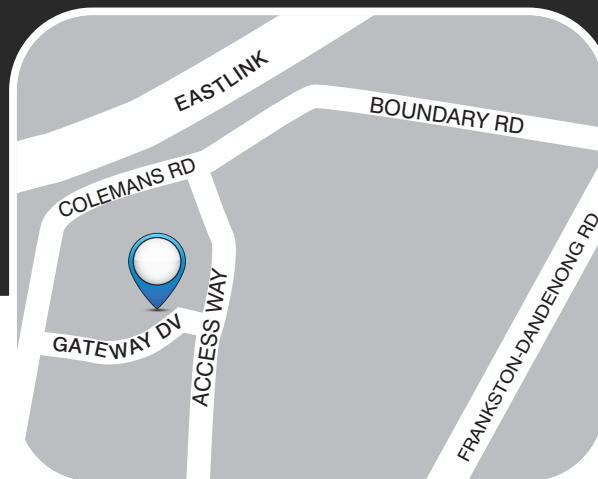

Your uniform is available at the  
**PSW STORE IN  
CARRUM DOWNS**

22/13 Gateway Drive, Carrum Downs VIC 3201  
Phone: (03) 9768 0360

**REGULAR TRADING HOURS\*\***  
Tue to Fri: 9:00am - 5:00pm  
Sat: 10:00am - 1:00pm